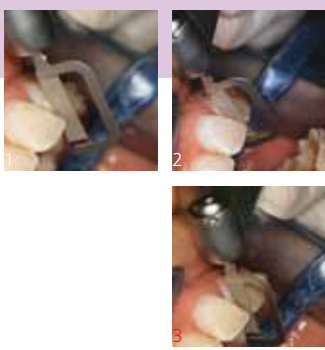

1) Opening of the interdental space with OS08OP-DS 2) Contouring with OS40M-DS 3) Controlled finishing with OS25F-DS 4) Polishing with OS15POL-DS

Clinical pictures: Dr. Francesco Garino, Turin, Italy

Ref. OS	08	80	60	40	25	15
494	OS08OP-DS					
524		OS80XC-DS				
514			OS60C-DS			
514				OS40M-DS		
514					OS25F-DS	
504						OS15POL-DS
	Opening	Reduction	Contouring	Contouring	Finishing	Polishing
Diamond-coated on both sides						

Intensiv Ortho-Strips System, Double-Sided, Ref. 060B  
Assortment of 4 oscillating strips OS60C-DS, OS40M-DS, OS25F-DS, OS15POL-DS

All Intensiv Ortho-Strips Double-Sided are available in packages of 1, 3, 6 or 12 pcs

\* Intensiv Ortho-Strips System OS08OP-DS instead of Ortho-Strips OS90

1-3) Contouring of a canine mesially with OS40M-L

Clinical pictures: Dr. Francesco Garino, Turin, Italy

Intensiv Ortho-Strips System, One-Sided, Ref. 064  
Assortment of 6 oscillating strips OS40M-L, OS25F-L, OS15POL-L, OS40M-R, OS25F-R, OS15POL-R

All Intensiv Ortho-Strips One-Sided, are available in packages of 1, 3, 6 or 12 pcs

Ref. OS	08	80	60	40	25	15
494	OS08OP-R OS08OP-L					
524		OS80XC-R OS80XC-L				
514			OS60C-R OS60C-L			
514				OS40M-R OS40M-L		
514					OS25F-R OS25F-L	
504						OS15POL-R OS15POL-L
	Opening	Reduction	Contouring	Contouring	Finishing	Polishing
Diamond-coated on one side. L = Left R = Right						