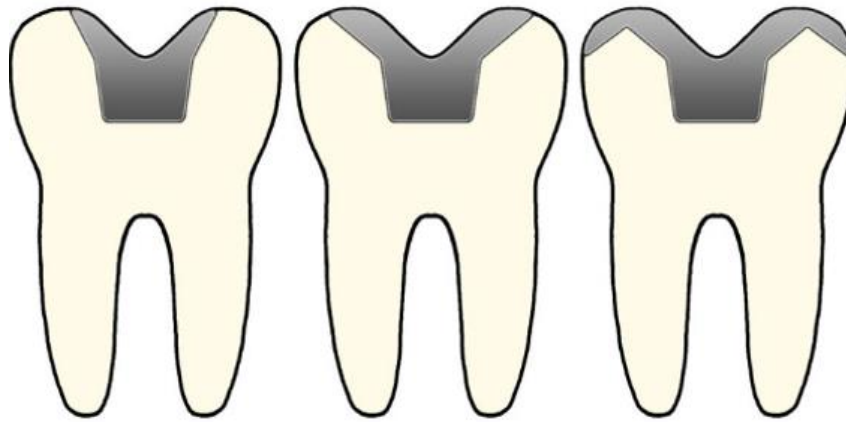

onlay

overlay

inlay