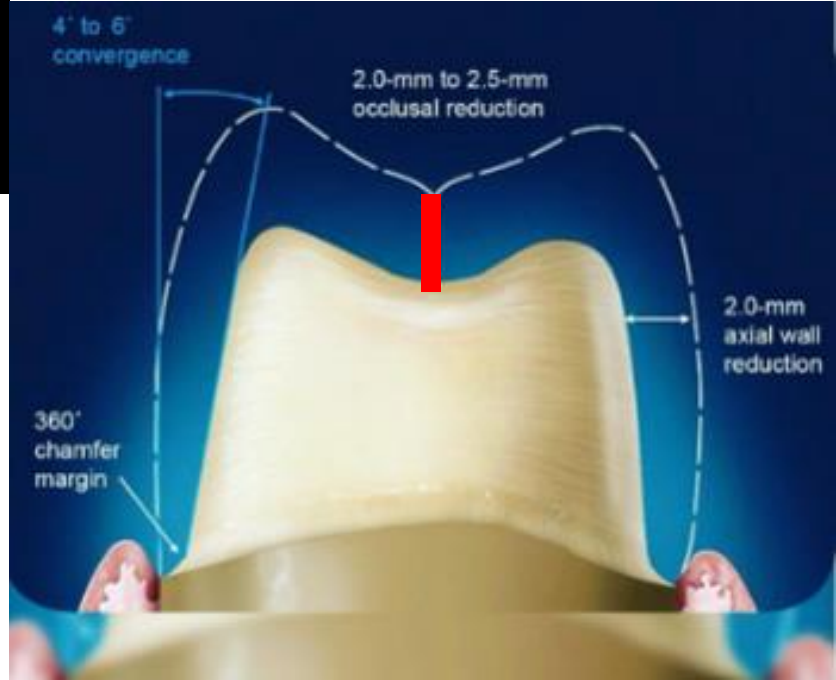

DVD

Developing Value in Dentistry

Fresero Bernard Touati

para la preparación de coronas, puentes, inlays, onlays y overlays

Referencias Komet

●	6889.314.010	1	TPS2-1	
●	8889.314.010	1	TPS2-2	
●	6883.314.010	1	TPS2-3	
	888.314.012	1	TPS2-4	
	868.314.012	1	TPS2-5	
●	6856.314.016	1	TPS2-6	
●	8856.314.016	1	TPS2-7	
●	6856.314.018	1	TPS2-8	
●	8856.314.018	1	TPS2-9	
●	6847KR.314.016	1	TPS2-10	
●	8847KR.314.016	1	TPS2-11	
●	6849.314.016	1	TPS2-12	
●	8368.314.016	1	TPS2-13	
●	5856.314.016	1	TPS2-14	
●	5368.314.023	1	TPS2-15	