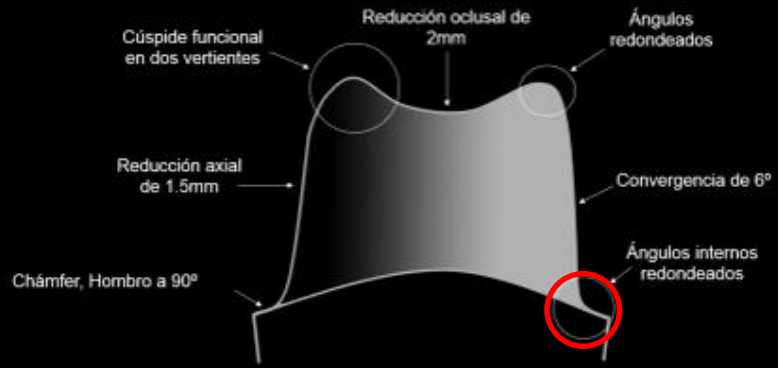

900 300 475

dvd-dental.com

dvd@dental.com