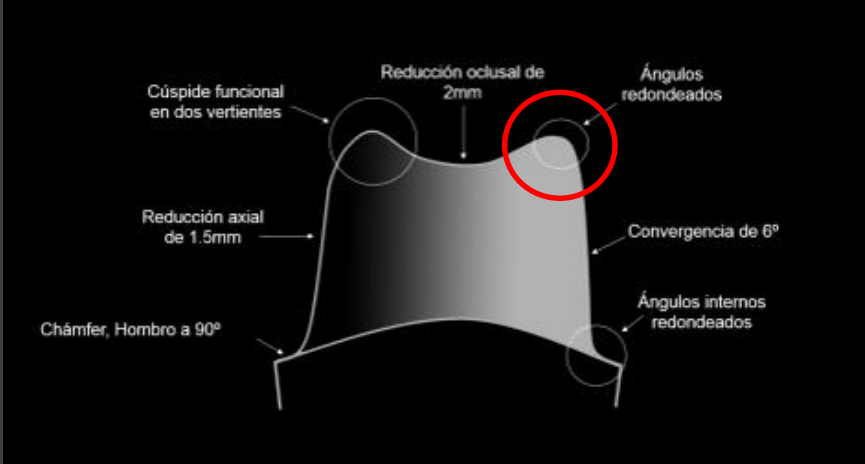

DVD

Developing Value in Dentistry

Fresero Bernard Touati

para la preparación de coronas, puentes, inlays, onlays y overlays

Referencias Komet

●	6889.314.010	1	TPS2-1	
●	8889.314.010	1	TPS2-2	
●	6883.314.010	1	TPS2-3	
	888.314.012	1	TPS2-4	
	868.314.012	1	TPS2-5	
●	6856.314.016	1	TPS2-6	
●	8856.314.016	1	TPS2-7	
●	6856.314.018	1	TPS2-8	
●	8856.314.018	1	TPS2-9	
●	6847KR.314.016	1	TPS2-10	
●	8847KR.314.016	1	TPS2-11	
●	6849.314.016	1	TPS2-12	
●	8368.314.016	1	TPS2-13	
●	5856.314.016	1	TPS2-14	
●	5368.314.023	1	TPS2-15	