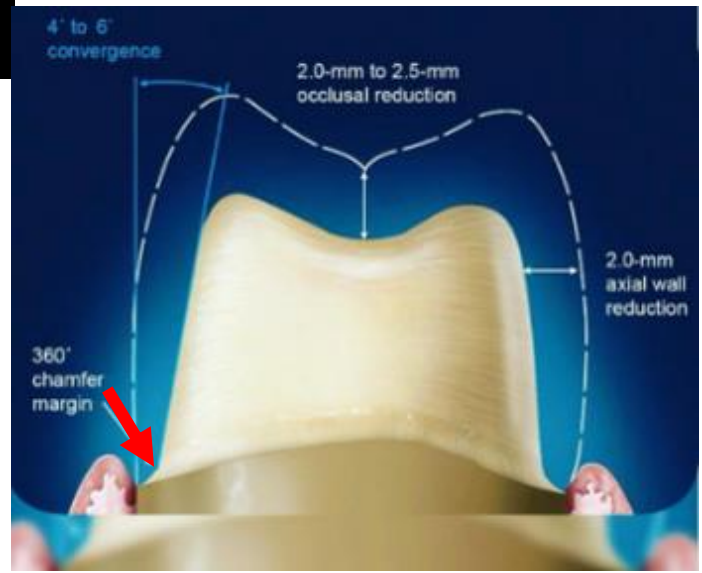

900 300 475

dvd-dental.com

dvd@dental.com