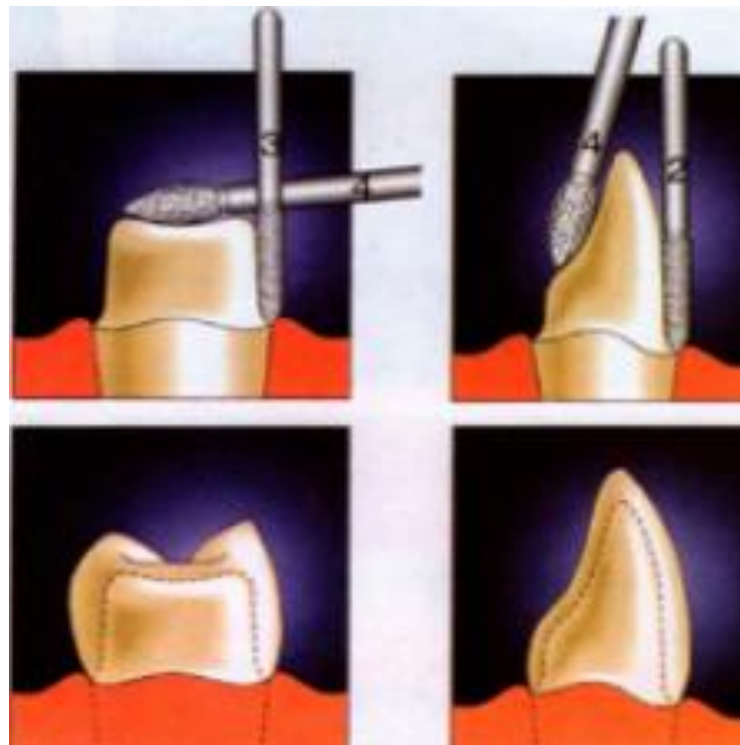

DVD

Developing Value in Dentistry

Fresero Bernard Touati

para la preparación de coronas, puentes, inlays, onlays y overlays

Referencias Komet

●	6889.314.010	1	TPS2-1	
●	8889.314.010	1	TPS2-2	
●	6883.314.010	1	TPS2-3	
	888.314.012	1	TPS2-4	
	868.314.012	1	TPS2-5	
●	6856.314.016	1	TPS2-6	
●	8856.314.016	1	TPS2-7	
●	6856.314.018	1	TPS2-8	
●	8856.314.018	1	TPS2-9	
●	6847KR.314.016	1	TPS2-10	
●	8847KR.314.016	1	TPS2-11	
●	6849.314.016	1	TPS2-12	
●	8368.314.016	1	TPS2-13	
●	5856.314.016	1	TPS2-14	
●	5368.314.023	1	TPS2-15	